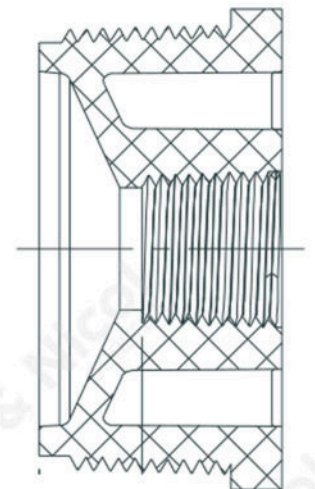

REDUC. BUSHING SCH-80

Marca: ERA
Modelo: REDUCCION
BUSHING SCH-80

Material: PVC

Conexiones disponibles: NPT

Medidas: 3/4"x1/2" >
4" x 3"

JX Series

• TABLA DE DIMENSIONES

Nom Size	Rc1	Rc2	L1	L2	H
3/4"X1/2"	1/2"	3/4"	17	18.5	26.5
1"X1/2"	1/2"	1"	17	22.6	31
1"X3/4"	3/4"	1"	18.5	22.6	31.6
1 1/4"X3/4"	1 1/4"	3/4"	18.5	22.5	31.5
1 1/4"X1"	1 1/4"	1"	22	22.5	31.5
1 1/2"X3/4"	1 1/2"	3/4"	18.5	23	33
1 1/2"X1"	1 1/2"	1"	22	23	33
1 1/2"X1 1/4"	1 1/2"	1 1/4"	24.5	23	33
2-1/2"X3/4"	2-1/2"	3/4"	29	18.5	40
2-1/2"X1"	2-1/2"	1"	29	21	40
2-1/2"X1-1/2"	2-1/2"	1-1/2"	29	25	40
2-1/2"X2	2-1/2"	2"	28	29	40
2"X3/4"	2"	3/4"	26	18.5	37
2"X1"	2"	1"	22	26	37
2"X1 1/4"	2"	1 1/4"	24.5	26	37
2"X1 1/2"	2"	1 1/2"	25	26	37
3"X2 1/2"	3"	2 1/2"	28	32	43
3"X2"	3"	2"	31	32	43
4"X2"	4"	2"	28	38	50
4"X3"	4"	3"	34	38	50

UNION CON ROSCA SCH-80

Marca: ERA
Modelo: UNIÓN
SIMPLE CON ROSCA

Material: PVC

Conexiones disponibles: NPT

Medidas: 1/2" > 4"

JX Series

• TABLA DE DIMENSIONES

Size Nom	D	d	H	L	NPT
1/2"	32.5	21.34	45.7	22.7	1/2"
3/4"	38.1	26.67	54.8	25.9	3/4"
1"	46	33.4	58.7	29.1	1"
1 1/4"	55.9	42.16	64.3	32.3	1 1/4"
1 1/2"	63.5	48.26	70.9	35.4	1 1/2"
2"	76.2	60.33	74.6	38.6	2"
2 1/2"	87.8	73.03	92.3	45	2 1/2"
3"	104.9	88.9	97.9	48.1	3"
4"	132.4	114.3	109.9	57.6	4"
6"	191.2	168.3	135.6	76.7	6"
8"	247.2	219.08	167	102.6	8"
10"	305.9	273.05	198	128	10"
12"	361.5	323.85	231.5	153.5	12"